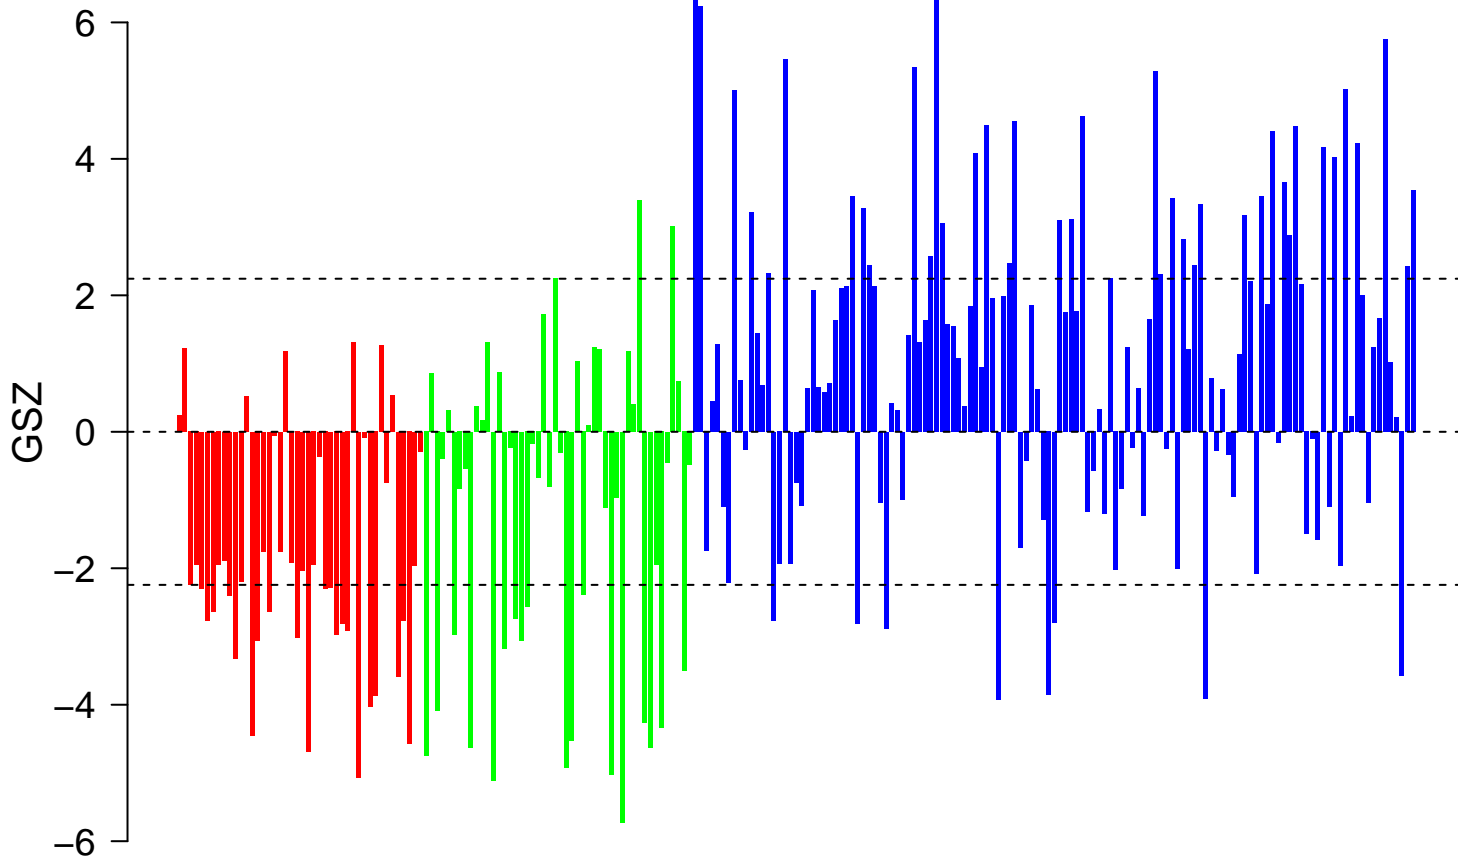

# TAKEDA\_TARGETS\_OF\_NUP98\_HOXA9\_FUSION\_3D\_DN

# TAKEDA\_TARGETS\_OF\_NUP98\_HOXA9\_FUSION\_3D\_DN

■ on  
■ -  
□ off